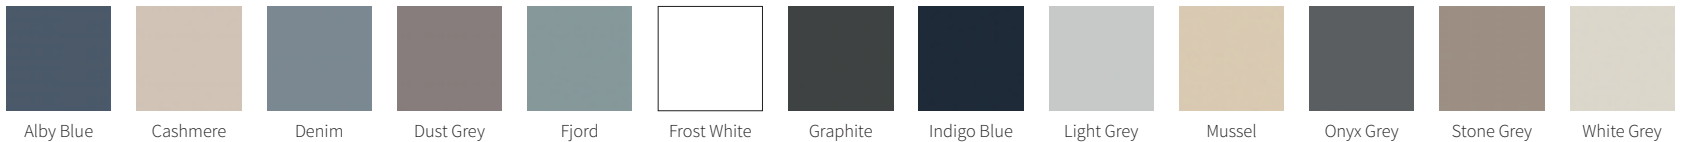

Choose a Colour

With over 70 colours to choose from the Aspire range is guaranteed to include the perfect choice for your new bedroom. Combined with over 40 style options what more could you ask for?

High Gloss

Painted Oak Effect

Super Matt