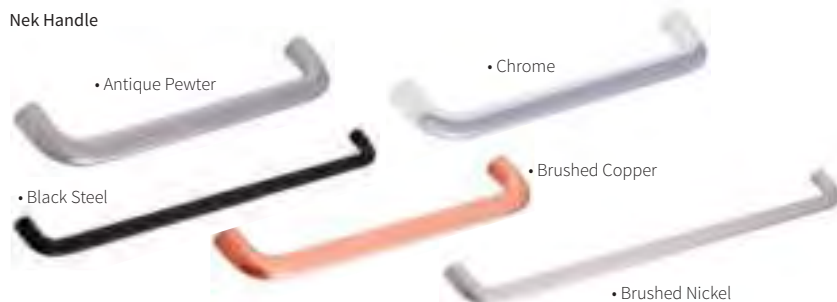

Piazza Handle

Contemporary Handles

Gozo Handle

Arco Handle

Stretto Handle

Ellittico Handle

Balestra Handle

Scroll Handle

Scroll Knob

Cortar Centre Handle

Durohorn Handle

Durohorn Knob

Contemporary Handles

Serene Handle

Tranca Handle

Remora Handle

Tavoletta Handle

Curve Handle

Labellum Handle

• An interchangeable insert ensures this handle is a match for any finish.

Fluctus Handle

Vienna Handle

14 x 14 Square Handle

Melon Handle

Traditional Handles

Nek Handle

Henrietta Handle

Henrietta Knob

Imperial Handle

Imperial Knob

Marni Handle

Telford Handle