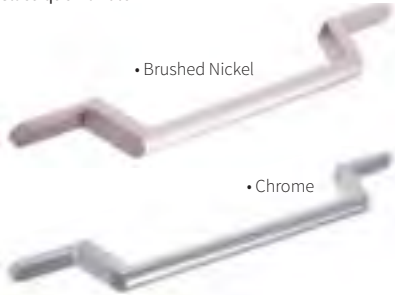

Finger Pull Handle

D Handle

Square Bridge Handle

Modern Classic Handles

Cambia Two-Piece Handles

- Cambia handles allow the choice of two finishes in one handle.
- Each half, in any finish, can be slotted together to form a single, dual-finish handle. This can then be fitted in either orientation so that a preferred finish is facing up.

• Brushed Copper

• Chrome

Monmouth Curved Handle

• American Copper

• Brushed Copper

• Brushed Nickel

• Chrome

Marlborough Handle

• American Copper

• Brushed Copper

• Brushed Nickel

• Chrome

Contempo Handle

Pronto Handle

Classique Handle

Leben Handle

Puente Handle

Malvern Knob

Malvern Handle

Modern Classic Handles

Concave Handle

Konus Handle

Rialto Handle

Swoosh Handle