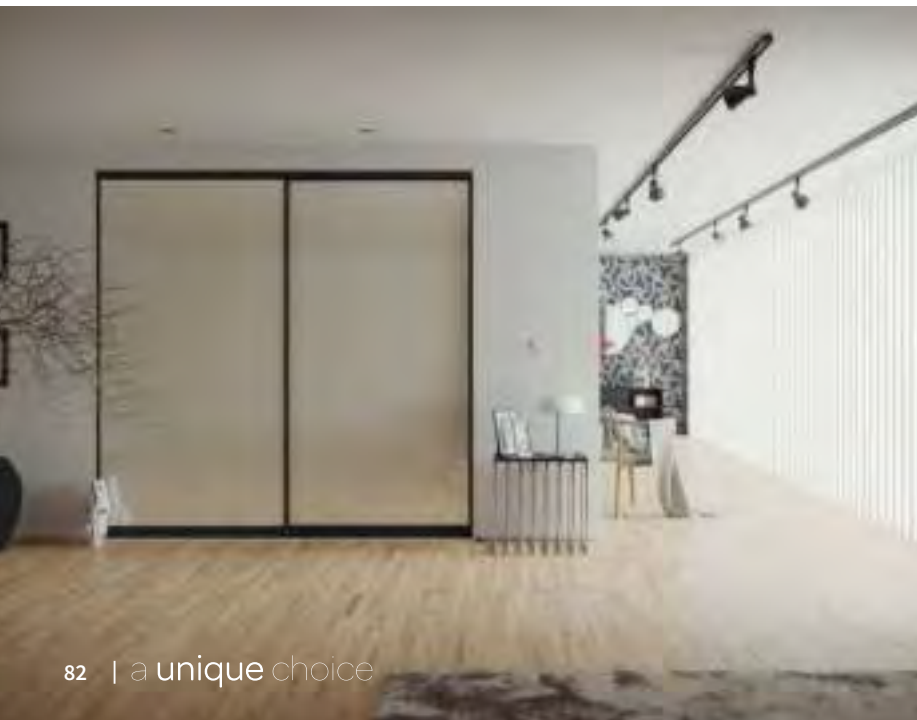

Arch Triple Mirror

Square Triple Mirror
Available in a range of edge profiles

Rounded Pilaster
Available in a range of heights

Round Wall Mirror
Available in multiple diameters:
60cm, 80cm & 100cm

Rectangular Wall Mirror
Available in multiple sizes:
70 x 60cm, 70 x 80cm & 70 x 100cm

Traditional Stool

Featuring a superior quality track and frame system in combination with an unrivalled choice of panel options, Glide doors are the ultimate when it comes to sliding doors.

Countless Décors, Infinite Combinations

With the Glide sliding door range incorporating a huge number of décors, 4 frame colour options, 3 frame profiles & multiple door panel configurations, the possibilities are endless.

High Quality Materials & Build