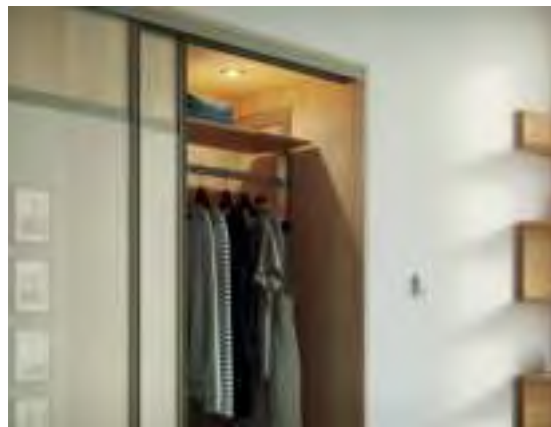

Made to Measure

Choice of over 300 Décor's

Choice of Frame Style & Colour

Choice of Panel Configuration

Made in Britain

6 Year Guarantee