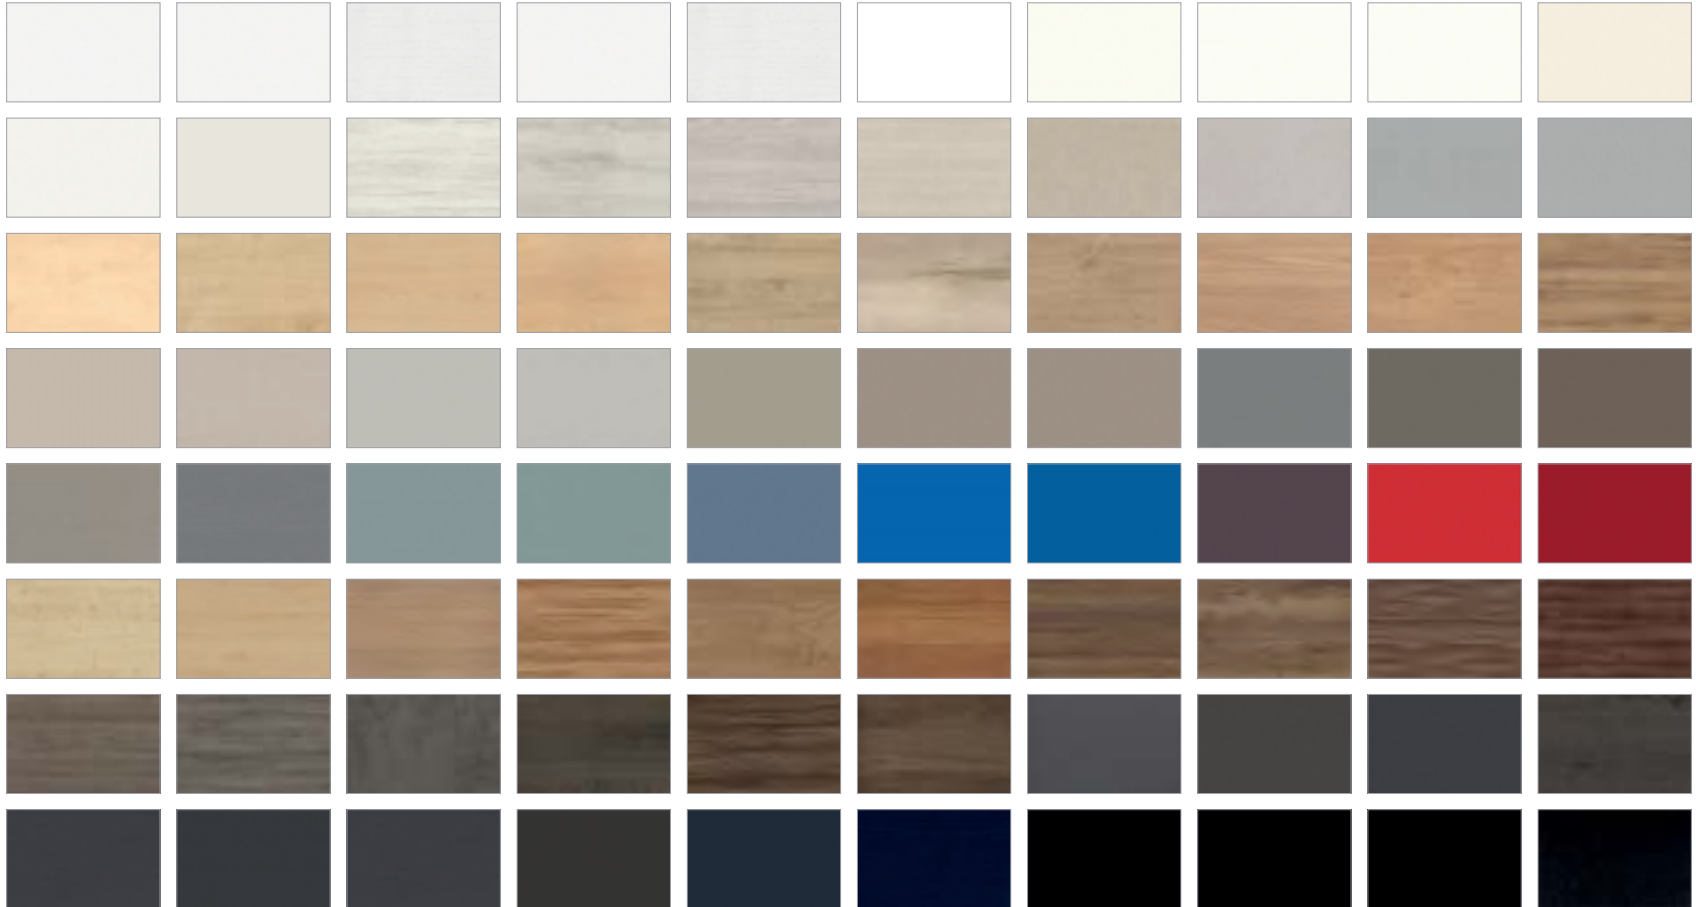

Grey Beige Gladstone Oak - Feelwood

Natural Halifax Oak - Feelwood

Sand Gladstone Oak - Feelwood

Sepia Gladstone Oak - Feelwood

Tobacco Gladstone Oak - Feelwood

Tobacco Halifax Oak - Feelwood

White Cape Elm - Feelwood

White Gladstone Oak - Feelwood

White Halifax Oak - Feelwood

White Mountain Larch - Feelwood

Dark Brown Cape Elm - Feelwood

Satin Coastland Oak - Pure Wood

Hacienda White

Aspects Essentials

Besides the ranges listed in this brochure Aspects doors are also available in over 200 additional décors which are constantly evolving with the latest fashions and market trends. If you can't find your perfect finish speak to your retailer for information on what other options are available.