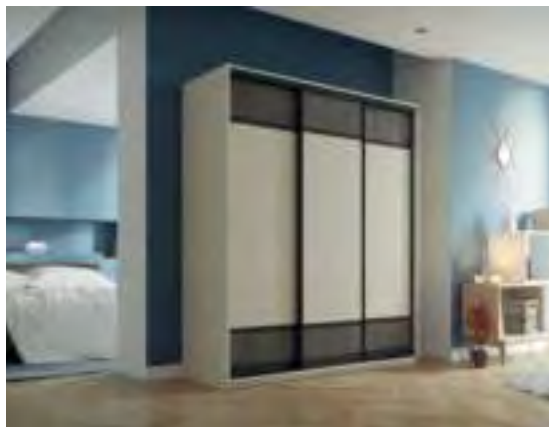

Made to Measure

Choice of over 300 Décors

Choice of Frame Style & Colour

Choice of Panel Configuration

Made in Britain

6 Year Guarantee

Finishing Touches

Delicately styled flexible lights bring focussed solutions to bedtime reading.