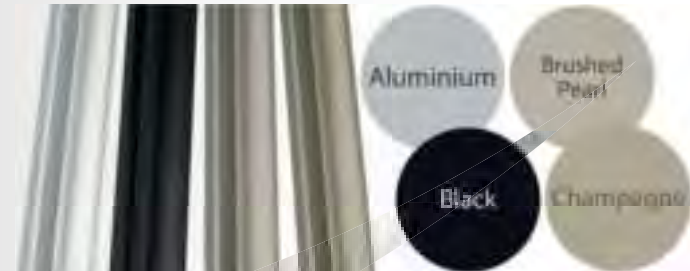

Choice of Frame Style & Colour

Choice of Panel Configuration

Made in Britain

6 Year Guarantee

Finishing Touches

What's your perfect look? You can choose from any combination of frame style, frame colour, panel configuration & panel material.