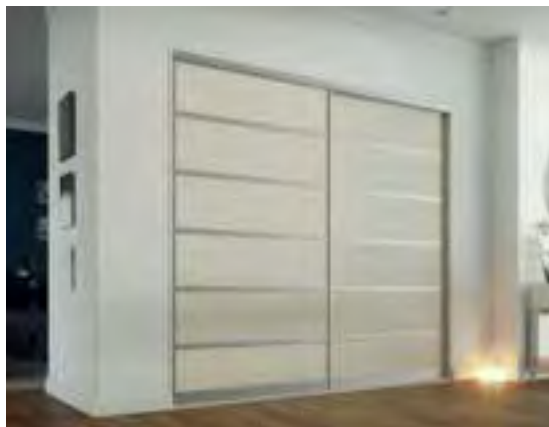

Choice of Frame Style & Colour

Choice of Panel Configuration

Made in Britain

6 Year Guarantee

Finishing Touches

A Painted Oak décor is a practical yet realistic option for those wanting a durable, hard-wearing door with a tactile look and texture.