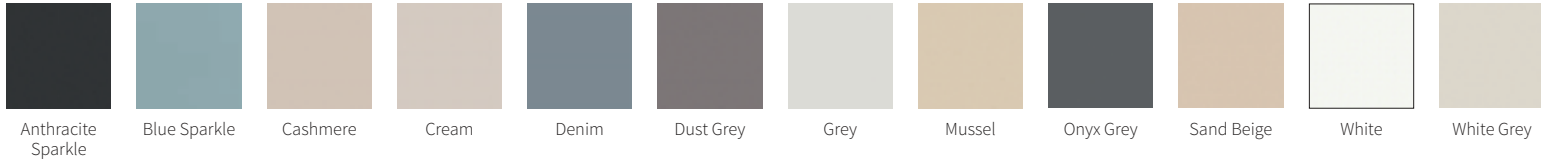

Choose a Colour

With over 70 colours to choose from the Aspire range is guaranteed to include the perfect choice for your new bedroom. Combined with over 40 style options what more could you ask for?

High Gloss