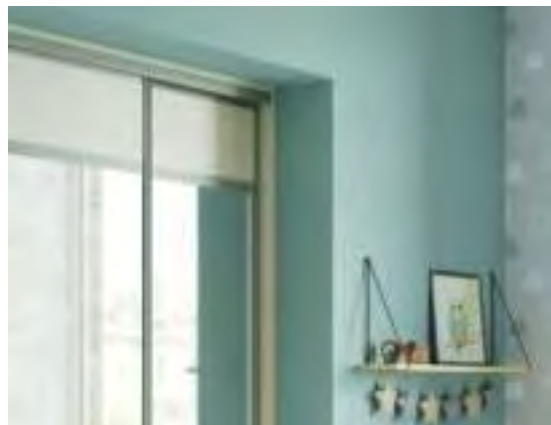

Made to Measure

Choice of over 300 Décor

Choice of Frame Style & Colour

Choice of Panel Configuration

Made in Britain

6 Year Guarantee

Finishing Touches

Your retailer will be able to work with you to maximise the storage space in the room you have available.