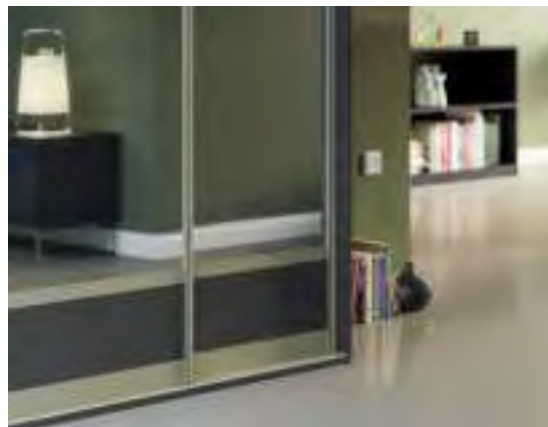

Made to Measure

Choice of over 300 Décors

Choice of Frame Style & Colour

Choice of Panel Configuration

Made in Britain

6 Year Guarantee