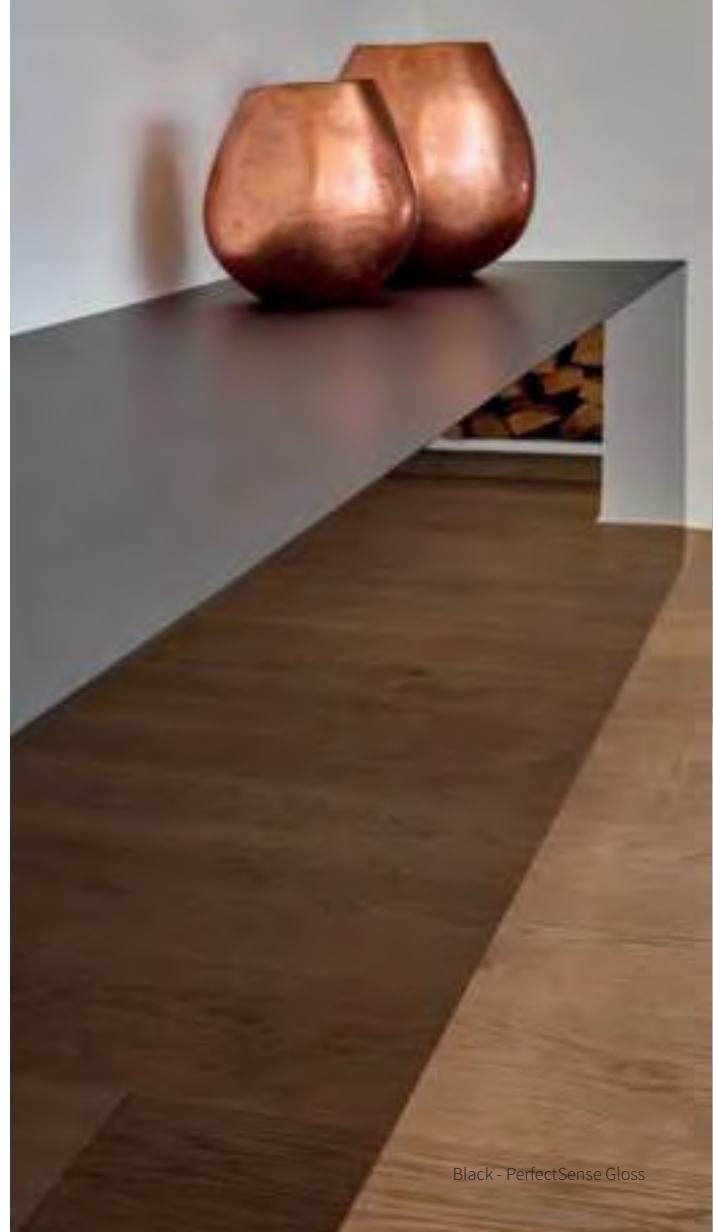

Black - PerfectSense Gloss